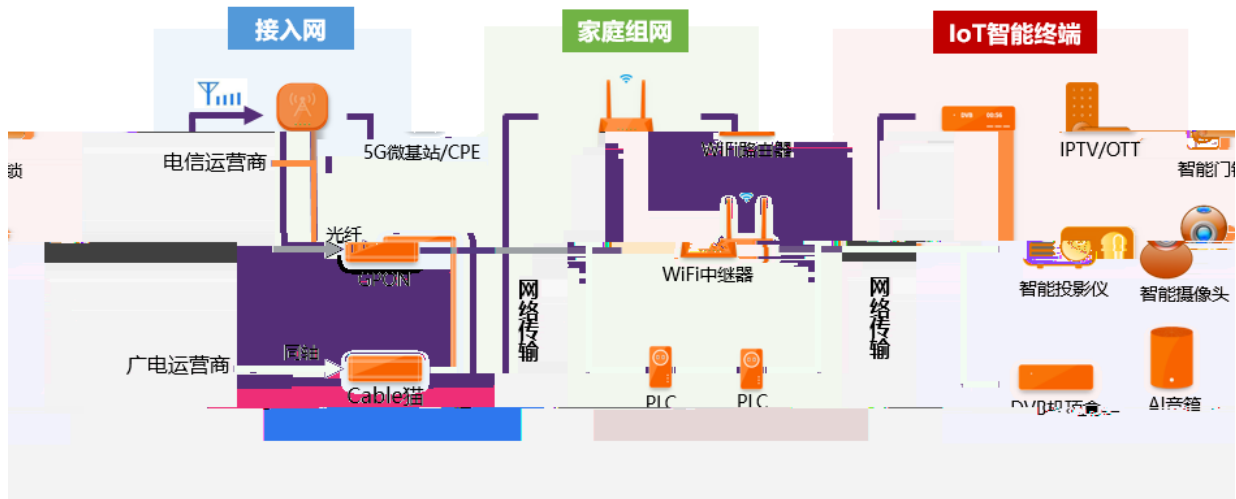

GPON

CableModem

Wi-Fi

Wi-Fi

PLC

G.hn PLC

5G

5G

5G

IoT

IoT

3 LED

2011

LED

LED

LED

LED

LED

50-60

4

2020

2021

5

4

+

PSS LED

LED

LED

LED

LED

LED

Mini LED

LED

LED

P0.6~1.0 Mini LED

Micro LED