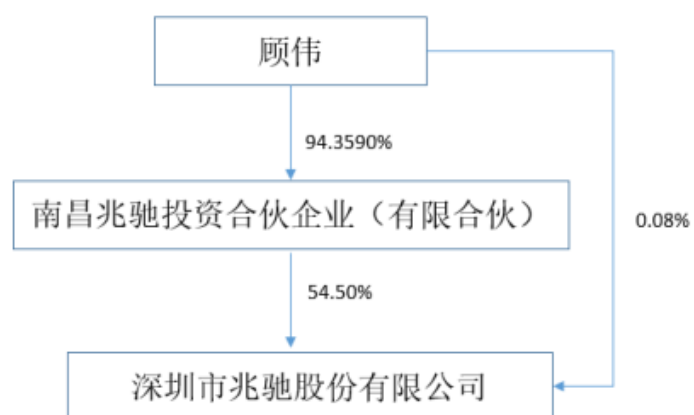

2				
	2020	12	31	10	22,781,800
	22,781,800			16,540,101	16,540,001

2

10

3

5

1